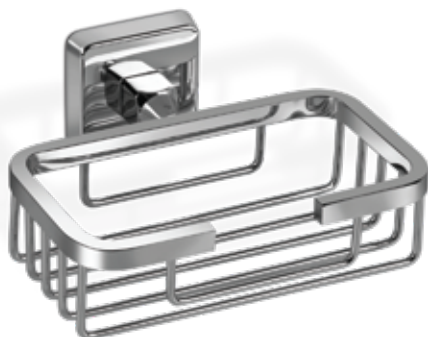

ML 37005

Tel Sabunluk

Wire Soap Dispenser
Двойной крючок
شعاعة ثنائية

Koli Adedi: 24

Box Quantity: 24
Количество 24 шт
عدد الحزم: 24

Tel Sabunluk

16*16 mm Pirinç Gövde
Krom kaplı
Çinko - Alüminyum Gövde
Krom kaplı Rozet
Metal enjeksiyon duvar bağlantı
İnokss Setskur
SS 304 Paslanmaz Tel Ø3 mm
Krom kaplı
Pirinç Lama 130 mm * 75 mm
Krom kaplı

Wire Soap Holder

16*16 mm Brass Body
Chrome - Plated
Chrome Plated
Chrome Plated zinc alloy Rossette
Metal injection Wall connection
Stainless Steel Grub Screw
ss 304 Quality Stainless Steel Wire Ø3 mm
Chrome Plated
Brass Rod 130 mm * 75 mm
Chrome Plated

Проволочный Держатель Мыла

16*16 мм Латунный корпус с
хромированным покрытием
Цинк-Алюминий / значок с
хромированным покрытием
Металлическая инъекционная
стенная арматура
Винт Из Нержавеющей Стали
Нержавеющая проволока SS
304 Ø3 мм / Хромированная
Латунный стержень 130 мм * 75 мм
с хромированным покрытием