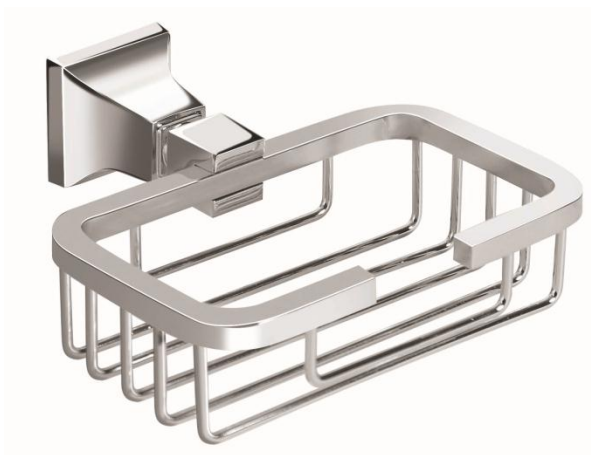

GALYA CHROME SERIES

GL 42005 Wire Soap Dispenser

Box Quantity:12

TECHNICAL CHARACTERISTICS

Wire Soap Dispenser

- Chrome - plated zinc alloy body
- Metal injection wall connection
- Stainless Steel Grub Screw
- Chrome – Plated 8*8 mm Brass Flat Bar
- Ø3 mm Stainless Wire 304 SS