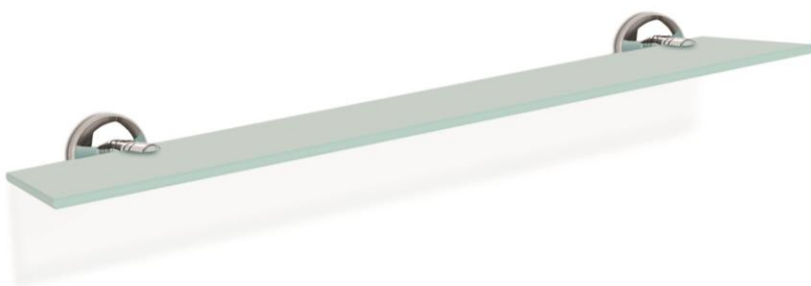

KACKAR SERIES

KA 32001 Glass Shelf 45x10 cm

Box Quantity:6

TECHNICAL CHARACTERISTICS

Glass Shelf 45 cm

- Ø14 mm Chrome - plated zinc alloy body ring
- 304 Quality Stainless Steel Rosette
- Metal injection wall connection
- Stainless Steel Grub Screw
- 450*100*4 mm Grinded Mat Glass