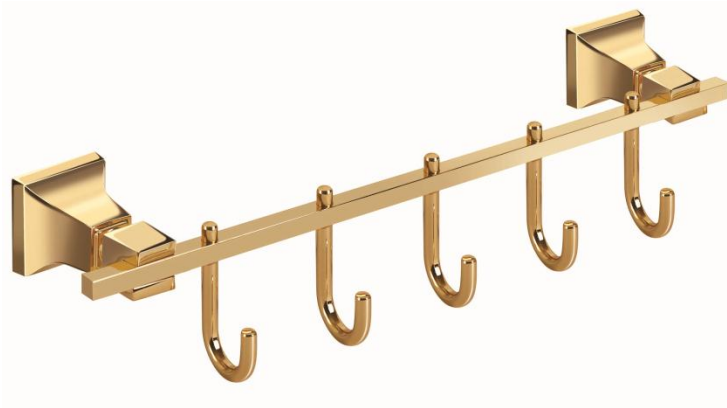

GALYA GOLD SERIES

GLG 42025 Five Hook

Box Quantity:12

TECHNICAL CHARACTERISTICS

Five Hook

- Chrome - plated zinc alloy body
- Metal injection wall connection
- Stainless Steel Grub Screw
- Chrome – Plated 8*8 mm Brass Flat Bar
- Ø6 mm Brass Hook