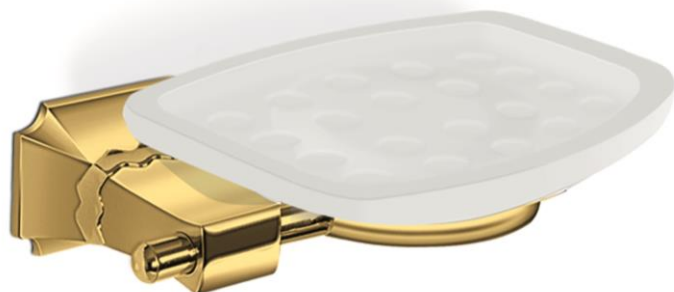

PHASELIS GOLD SERIES

PHG 36003 Soap Holder

Box Quantity:12

TECHNICAL CHARACTERISTICS

Soap Holder

- Gold - plated zinc alloy body
- Gold - plated zinc alloy body ring
- Metal injection wall connection
- Stainless Steel Grub Screw