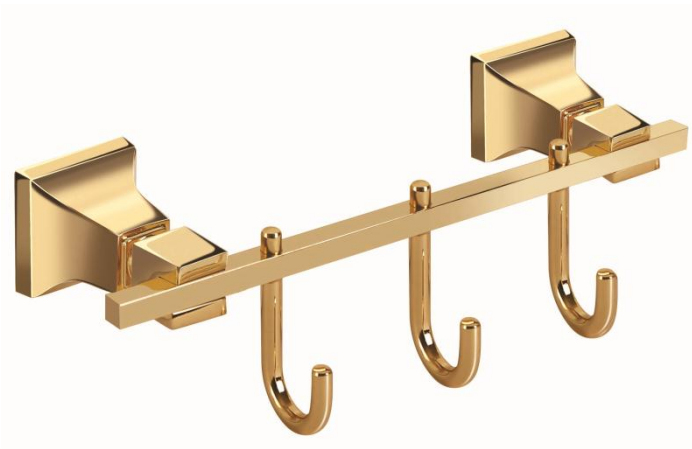

## GALYA GOLD SERIES

### GLG 42023 Triple Hook

Box Quantity:12

##### Triple Hook

- Chrome - plated zinc alloy body
- Metal injection wall connection
- Stainless Steel Grub Screw
- Chrome – Plated 8\*8 mm Brass Flat Bar
- Ø6 mm Brass Hook