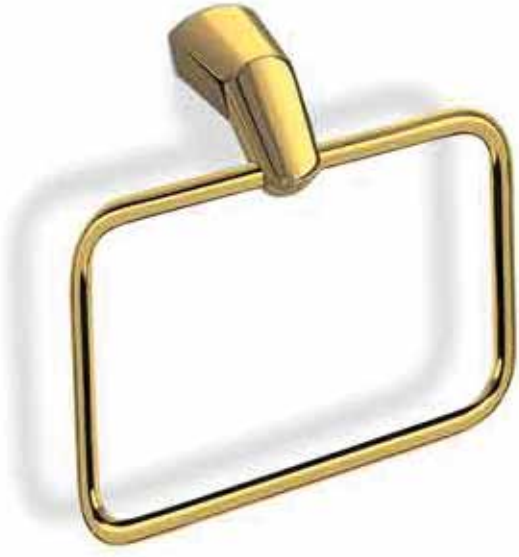

DİĞ 35077 K

Kare Havluluk

Square Towel Holder

Квадратный Держатель Полотенца

حماية مناشف مربعة

Koli Adedi: 8

Box Quantity: 8

Количество 8 шт

عدد الحزم: 8

Kare Havluluk

Çinko - Alüminyum Gövde Altın kaplı
Pirinç üstü altın kaplı boru Ø10 mm
Genişlik / Yükseklik 220 mm * 140 mm
Metal enjeksiyon duvar bağlantı
İnoks Setskur

Square Towel Holder

Gold - Plated zinc.alloy body
Gold - Plated brass pipe Ø 10 mm
Width / Height 220 mm * 140 mm
Metal injection Wall connection
Stainless Steel Grub Screw

Квадратный Держатель Полотенца

Цинк - Алюминий / корпус позолоченный
Латунная Золотая труба Ø10 мм
Ширина / Высота 220 мм * 140 мм
Металлическая инъекционная
стенная арматура
Винт Из Нержавеющей Стали

حماية مناشف مربعة

بطلاء ذهبي على هيكل زنك - ألومنيوم
ماسورة نحاسية بطلاء ذهبي
العرض / الارتفاع 220 مم * 140 مم
رابط حائط حقن معدني
مسمار سهل التركيب