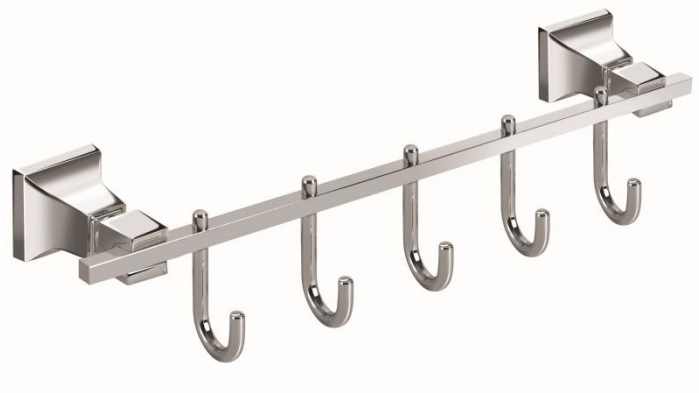

GALYA CHROME SERIES

GL 42025 Five Hook

Box Quantity:12

TECHNICAL CHARACTERISTICS

Five Hook

- Chrome - plated zinc alloy body
- Metal injection wall connection
- Stainless Steel Grub Screw
- Chrome – Plated 8*8 mm Brass Flat Bar
- Ø6 mm Brass Hook