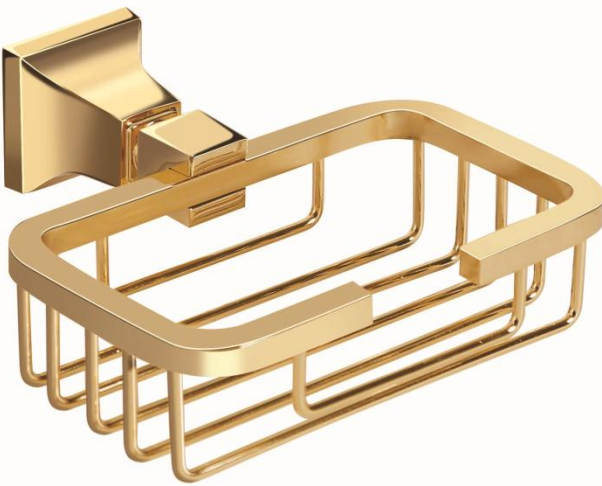

## GALYA GOLD SERIES

### GLG 42005 Wire Soap Dispenser

Box Quantity:12

##### Wire Soap Dispenser

- Chrome - plated zinc alloy body
- Metal injection wall connection
- Stainless Steel Grub Screw
- Chrome – Plated 8\*8 mm Brass Flat Bar
- Ø3 mm Stainless Wire 304 SS