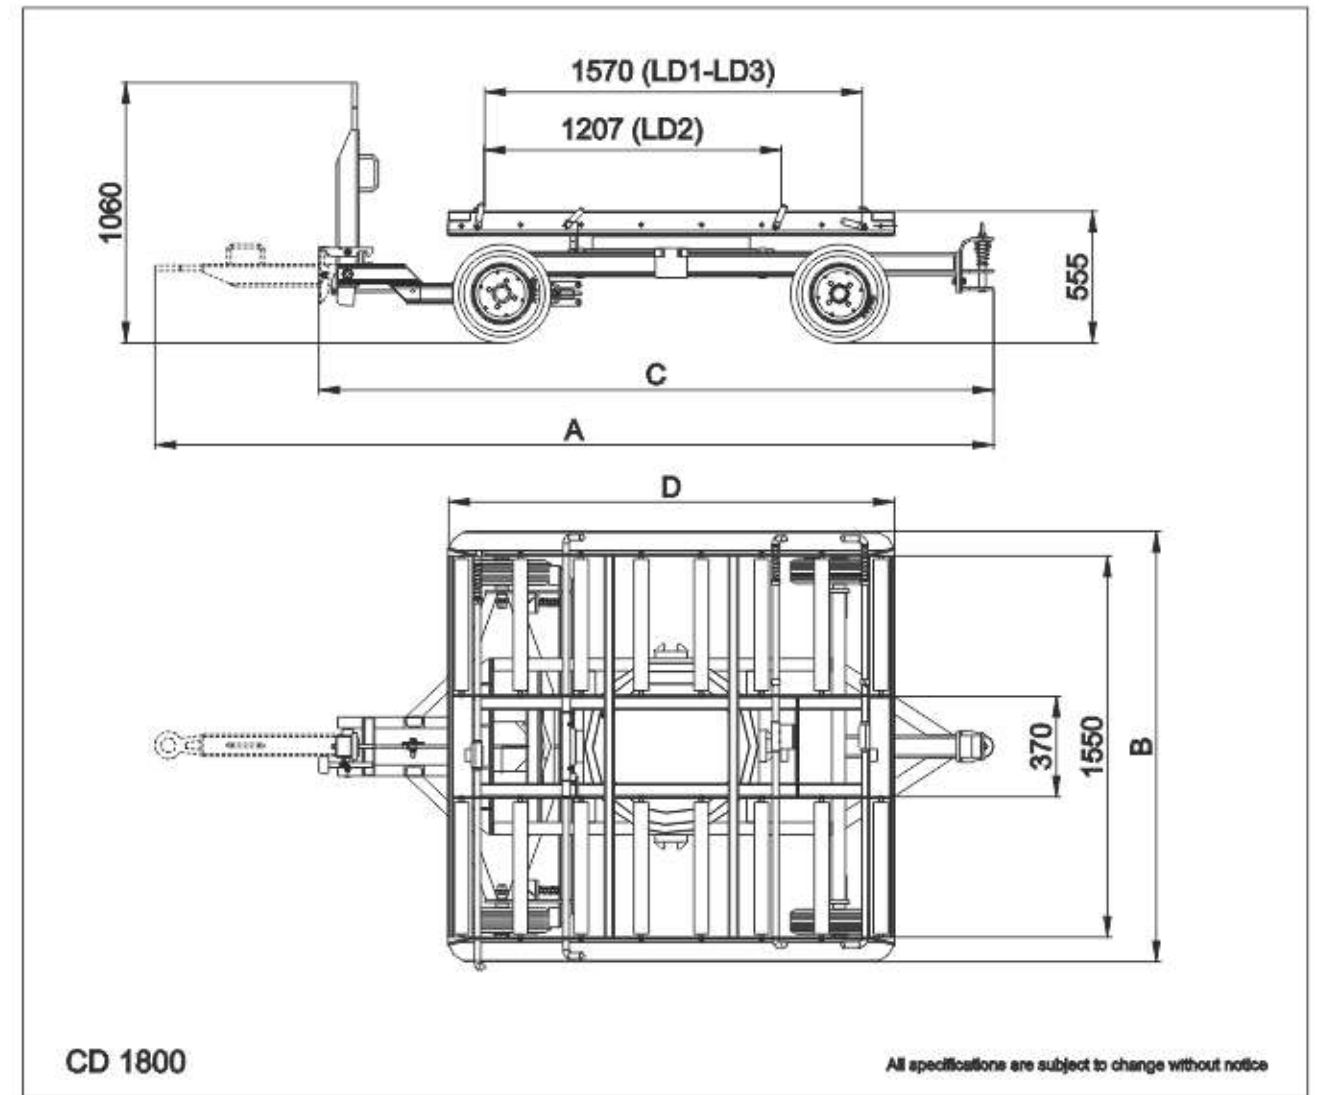

Technical Data	CD 1800	CD 2500	CD 3600
Overall Length (A) (mm)	3405	4505	5100
Overall Width (B) (mm)	1750	1790	1885
Overall Height (mm)	555	560	560
Length (Towbar Upright) (C) (mm)	2750	3840	4440
Platform Length (D) (mm)	1815	2765	3500
Container Types	1 x LD1 or 1 x LD3 1 x LD2 (optional)	1 x LD1 or 1 x LD3 2 x LD2 1 x LD4 (optional) 1 x LD8 (optional)	2 x LD1 or 2 x LD3 1 x LD5 or 1 x LD6 2 x LD2 (optional) 1 x LD4 (optional) 1 x LD8 (optional)
Carrying Capacity (kg)	1800	2500	3600
Empty Weight (kg) (approx.)	535	900	1070
Loading Platform Dim. (l x w) (mm)	1815 x 1550	2765 x 1550	3500 x 1560
Loading Platform Height (mm)	508	508	508
Tyres	4.00" x 8 (solid)	4.00" x 8 (solid)	4.00" x 8 (solid)
Shipping Dim. (l x w x h) (mm)	2850x1850x1160	3940x1890x1160	4540x1985x1160
Shipping Conditions	10 ea x 20' box or 20 ea x 40' box	4 ea x 20' box or 12 ea x 40' box	4 ea x 20' box or 8 ea x 40' box

TIMSAN

Eyüpsultan Mahallesi Kartopu Sk. No: 7 34885 Sancaktepe / Istanbul / TURKEY
TEL : +90 216 527 42 70 (5 Lines) FAX : +90 216 364 33 63
e-mail: timsan@timsantr.com http://www.timsan-gse.com