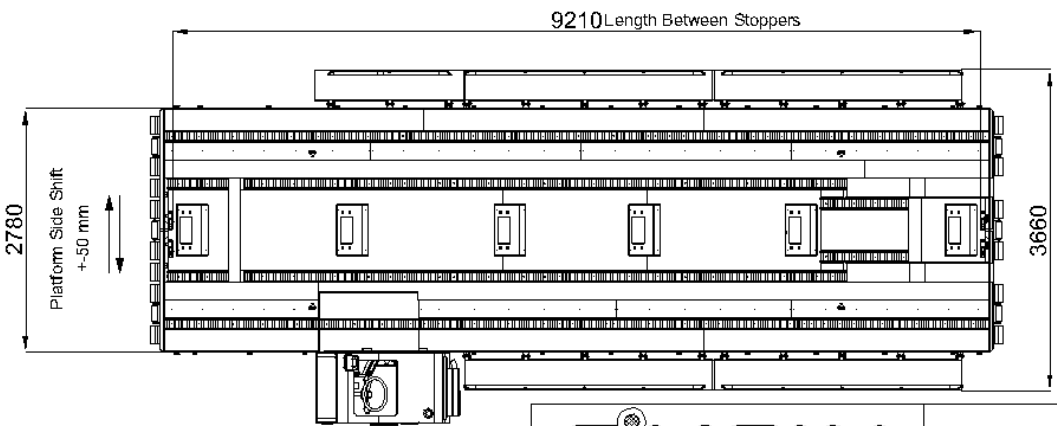

All specifications are subject to change without notice

TİMSAN
EYÜPSULTAN MAH. KARTOPU SK. NO:7
34885 SANCaktePE/İSTANBUL
TEL:+902165274270 FAX:+902163643363

KL11500
K-LOADER
4x463L - 11500 kg

TARİH/DRAWING DATE	30.05.2022
RESİM NO/DRAWING NO.	KL11500.00-T020

Eyüpsultan Mahallesi Kartopu Sk. No: 7 34885 Sancaktepe / Istanbul / TURKEY
TEL : +90 216 527 42 70 (5 Lines) FAX : +90 216 364 33 63
e-mail: timsan@timsantr.com http://www.timsan-gse.com