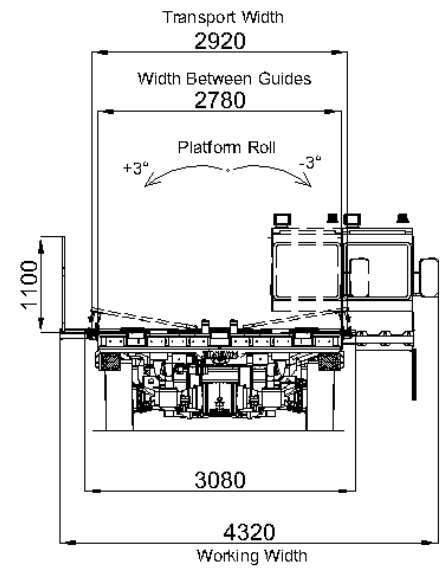

All specifications are subject to change without notice

TİMSAN
EYÜPSULTAN MAH. KARTOPU SK. NO:7
34885 SANCaktePE/İSTANBUL
TEL:+902165274270 FAX:+902163643363

KL11500
K-LOADER
4x463L - 11500 kg

TARİH/DRAWING DATE	30.05.2022
RESİM NO/DRAWING NO.	KL11500.00-T020

Eyüpsultan Mahallesi Kartopu Sk. No: 7 34885 Sancaktepe / Istanbul / TURKEY
TEL : +90 216 527 42 70 (5 Lines) FAX : +90 216 364 33 63
e-mail: timsan@timsantr.com http://www.timsan-gse.com