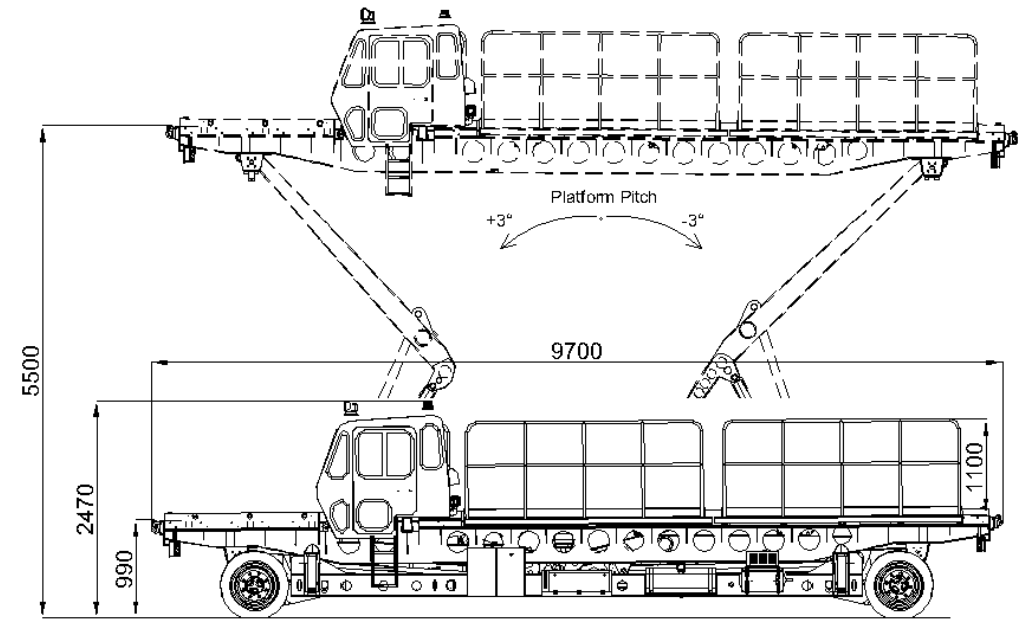

All specifications are subject to change without notice

TİMSAN
EYÜPSULTAN MAH. KARTOPU SK. NO:7
34885 SANCaktePE/İSTANBUL
TEL:+902165274270 FAX:+902163643363

KL11500
K-LOADER
4x463L - 11500 kg

TARİH/DRAWING DATE	30.05.2022
RESİM NO/DRAWING NO.	KL11500.00-T020

Eyüpsultan Mahallesi Kartopu Sk. No: 7 34885 Sancaktepe / Istanbul / TURKEY
TEL : +90 216 527 42 70 (5 Lines) FAX : +90 216 364 33 63
e-mail: timsan@timsantr.com http://www.timsan-gse.com